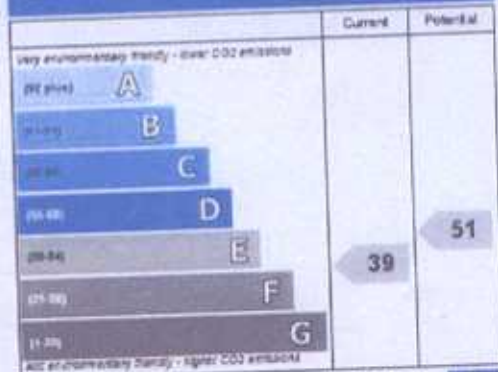

Address: Pwll y Hwylid, , MEIFOD, SY22 6XZ
 RFUE: 0969-2874-6410-0821-5825

Energy Efficiency Rating

England & Wales EU Directive 2002/91/EC

Environmental Impact (CO2) Rating

England & Wales EU Directive 2002/91/EC