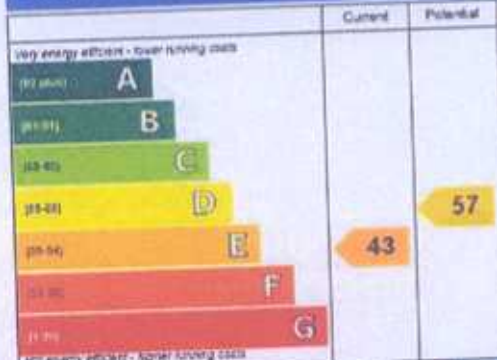

Address: Pwll y Hwylid, , MEIFOD, SY22 6XZ
 RFUE: 0969-2874-6410-0821-5825

Energy Efficiency Rating

England & Wales EU Directive 2002/91/EC

Environmental Impact (CO2) Rating

England & Wales EU Directive 2002/91/EC